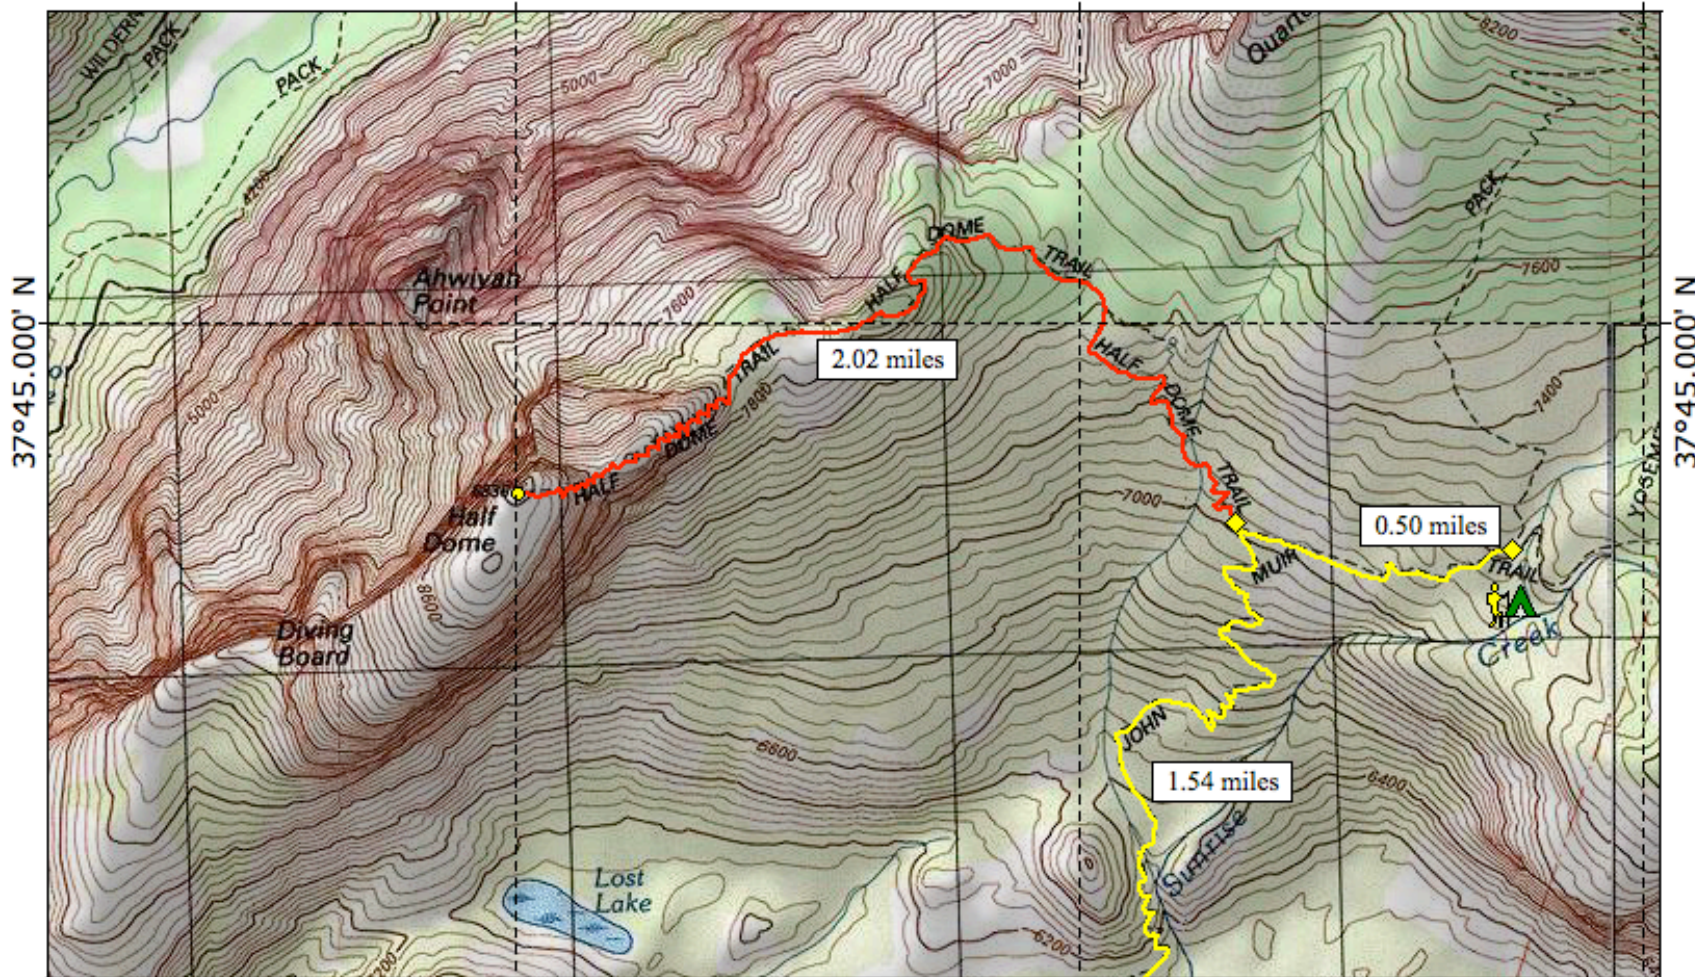

Yosemite 2007 - Day 4 - Half Dome - 4 Killer miles

119°32.000' W

119°31.000' W

WGS84 119°30.000' W

119°32.000' W

119°31.000' W

WGS84 119°30.000' W

TN \* MN  
14½°

Map created with TOPO!® ©2003 National Geographic (www.nationalgeographic.com/topo)